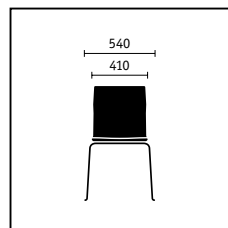

Comfortable. For the wood models, you can choose from a selection of seat and backrest upholsteries in various qualities in more than 150 colours, for the plastic models from hard-wearing coloured felt upholstery.

Flexible. The four-leg model (optionally with armrests) can be stacked up to 10 high, the sled leg model up to 14 high. Both versions can be optionally linked up. The swivel chair comes with an easy-to-use height adjustment feature on request. All wood models are also available with an opening for carrying.