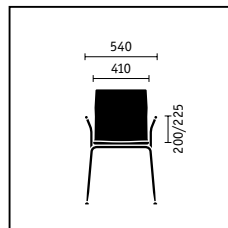

sitting comfort both with and without upholstery. The meet chair swivel chair can be moved to where needed in seconds and the optional easy-grip control allows the height to be conveniently adjusted.

Comfortable. For the wood models, you can choose from a selection of seat and backrest upholsteries in various qualities in more than 150 colours, for the plastic models from hard-wearing coloured felt upholstery.

Flexible. The four-leg model (optionally with armrests) can be stacked up to 10 high, the sled leg model up to 14 high. Both versions can be optionally linked up. The swivel chair comes with an easy-to-use height adjustment feature on request. All wood models are also available with an opening for carrying.

meet table bistro table, round. Table height 730 mm, top dimensions dia. 700 and dia. 800 mm

meet table bistro table, square. Table height 730 mm, top dimensions 700 x 700 and 800 x 800 mm

meet table bistro table, square, stackable. Table height 730 mm, top dimensions 700 x 700 and 800 x 800 mm