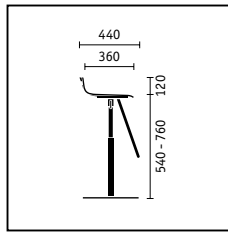

Upright. The bar stool proves just as useful in break rooms as in communication zones. Choose from three frame models and a wealth of materials and colours.