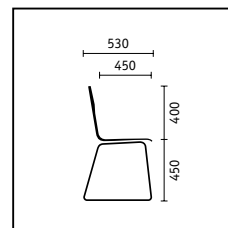

Flexible. The four-leg model (optionally with armrests) can be stacked up to 10 high, the sled leg model up to 14 high. Both versions can be optionally linked up. The swivel chair comes with an easy-to-use height adjustment feature on request. All wood models are also available with an opening for carrying.

meet table bistro table, round. Table height 730 mm, top dimensions dia. 700 and dia. 800 mm

meet table bistro table, square. Table height 730 mm, top dimensions 700 x 700 and 800 x 800 mm

meet table bistro table, square, stackable. Table height 730 mm, top dimensions 700 x 700 and 800 x 800 mm