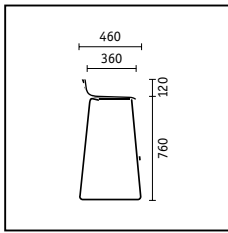

Upright. The bar stool proves just as useful in break rooms as in communication zones. Choose from three frame models and a wealth of materials and colours.