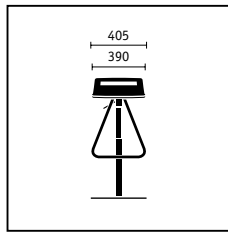

Upright. The bar stool proves just as useful in break rooms as in communication zones. Choose from three frame models and a wealth of materials and colours.