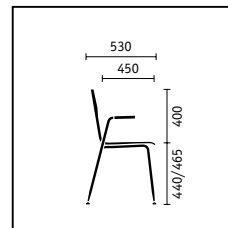

Flexible. The four-leg model (optionally with armrests) can be stacked up to 10 high, the sled leg model up to 14 high. Both versions can be optionally linked up. The swivel chair comes with an easy-to-use height adjustment feature on request. All wood models are also available with an opening for carrying.

meet table bistro table, round. Table height 730 mm, top dimensions dia. 700 and dia. 800 mm

meet table bistro table, square. Table height 730 mm, top dimensions 700 x 700 and 800 x 800 mm

meet table bistro table, square, stackable. Table height 730 mm, top dimensions 700 x 700 and 800 x 800 mm