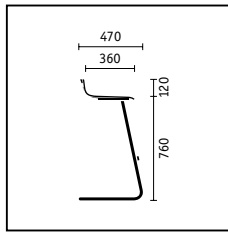

Upright. The bar stool proves just as useful in break rooms as in communication zones. Choose from three frame models and a wealth of materials and colours.