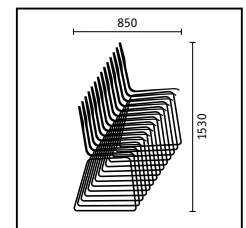

Comfortable. For the wood models, you can choose from a selection of seat and backrest upholsteries in various qualities in more than 150 colours, for the plastic models from hard-wearing coloured felt upholstery.

Flexible. The four-leg model (optionally with armrests) can be stacked up to 10 high, the sled leg model up to 14 high. Both versions can be optionally linked up. The swivel chair comes with an easy-to-use height adjustment feature on request. All wood models are also available with an opening for carrying.