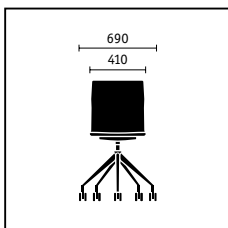

Comfortable. For the wood models, you can choose from a selection of seat and backrest upholsteries in various qualities in more than 150 colours, for the plastic models from hard-wearing coloured felt upholstery.

Flexible. The four-leg model (optionally with armrests) can be stacked up to 10 high, the sled leg model up to 14 high. Both versions can be optionally linked up. The swivel chair comes with an easy-to-use height adjustment feature on request. All wood models are also available with an opening for carrying.