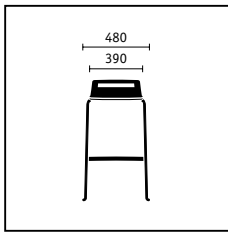

sitting comfort both with and without upholstery. The meet chair swivel chair can be moved to where needed in seconds and the optional easy-grip control allows the height to be conveniently adjusted.

Comfortable. For the wood models, you can choose from a selection of seat and backrest upholsteries in various qualities in more than 150 colours, for the plastic models from hard-wearing coloured felt upholstery.

Flexible. The four-leg model (optionally with armrests) can be stacked up to 10 high, the sled leg model up to 14 high. Both versions can be optionally linked up. The swivel chair comes with an easy-to-use height adjustment feature on request. All wood models are also available with an opening for carrying.

meet table bistro table, round. Table height 730 mm, top dimensions dia. 700 and dia. 800 mm

meet table bistro table, square. Table height 730 mm, top dimensions 700 x 700 and 800 x 800 mm

meet table bistro table, square, stackable. Table height 730 mm, top dimensions 700 x 700 and 800 x 800 mm