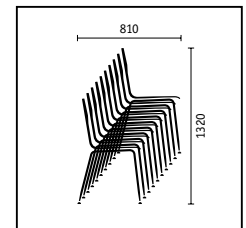

Comfortable. For the wood models, you can choose from a selection of seat and backrest upholsteries in various qualities in more than 150 colours, for the plastic models from hard-wearing coloured felt upholstery.

Flexible. The four-leg model (optionally with armrests) can be stacked up to 10 high, the sled leg model up to 14 high. Both versions can be optionally linked up. The swivel chair comes with an easy-to-use height adjustment feature on request. All wood models are also available with an opening for carrying.