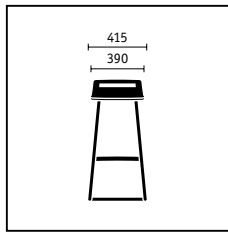

Upright. The bar stool proves just as useful in break rooms as in communication zones. Choose from three frame models and a wealth of materials and colours.