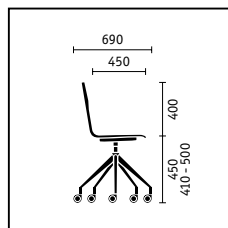

sitting comfort both with and without upholstery. The meet chair swivel chair can be moved to where needed in seconds and the optional easy-grip control allows the height to be conveniently adjusted.

Comfortable. For the wood models, you can choose from a selection of seat and backrest upholsteries in various qualities in more than 150 colours, for the plastic models from hard-wearing coloured felt upholstery.

Flexible. The four-leg model (optionally with armrests) can be stacked up to 10 high, the sled leg model up to 14 high. Both versions can be optionally linked up. The swivel chair comes with an easy-to-use height adjustment feature on request. All wood models are also available with an opening for carrying.

meet table bistro table, round. Table height 730 mm, top dimensions dia. 700 and dia. 800 mm

meet table bistro table, square. Table height 730 mm, top dimensions 700 x 700 and 800 x 800 mm

meet table bistro table, square, stackable. Table height 730 mm, top dimensions 700 x 700 and 800 x 800 mm